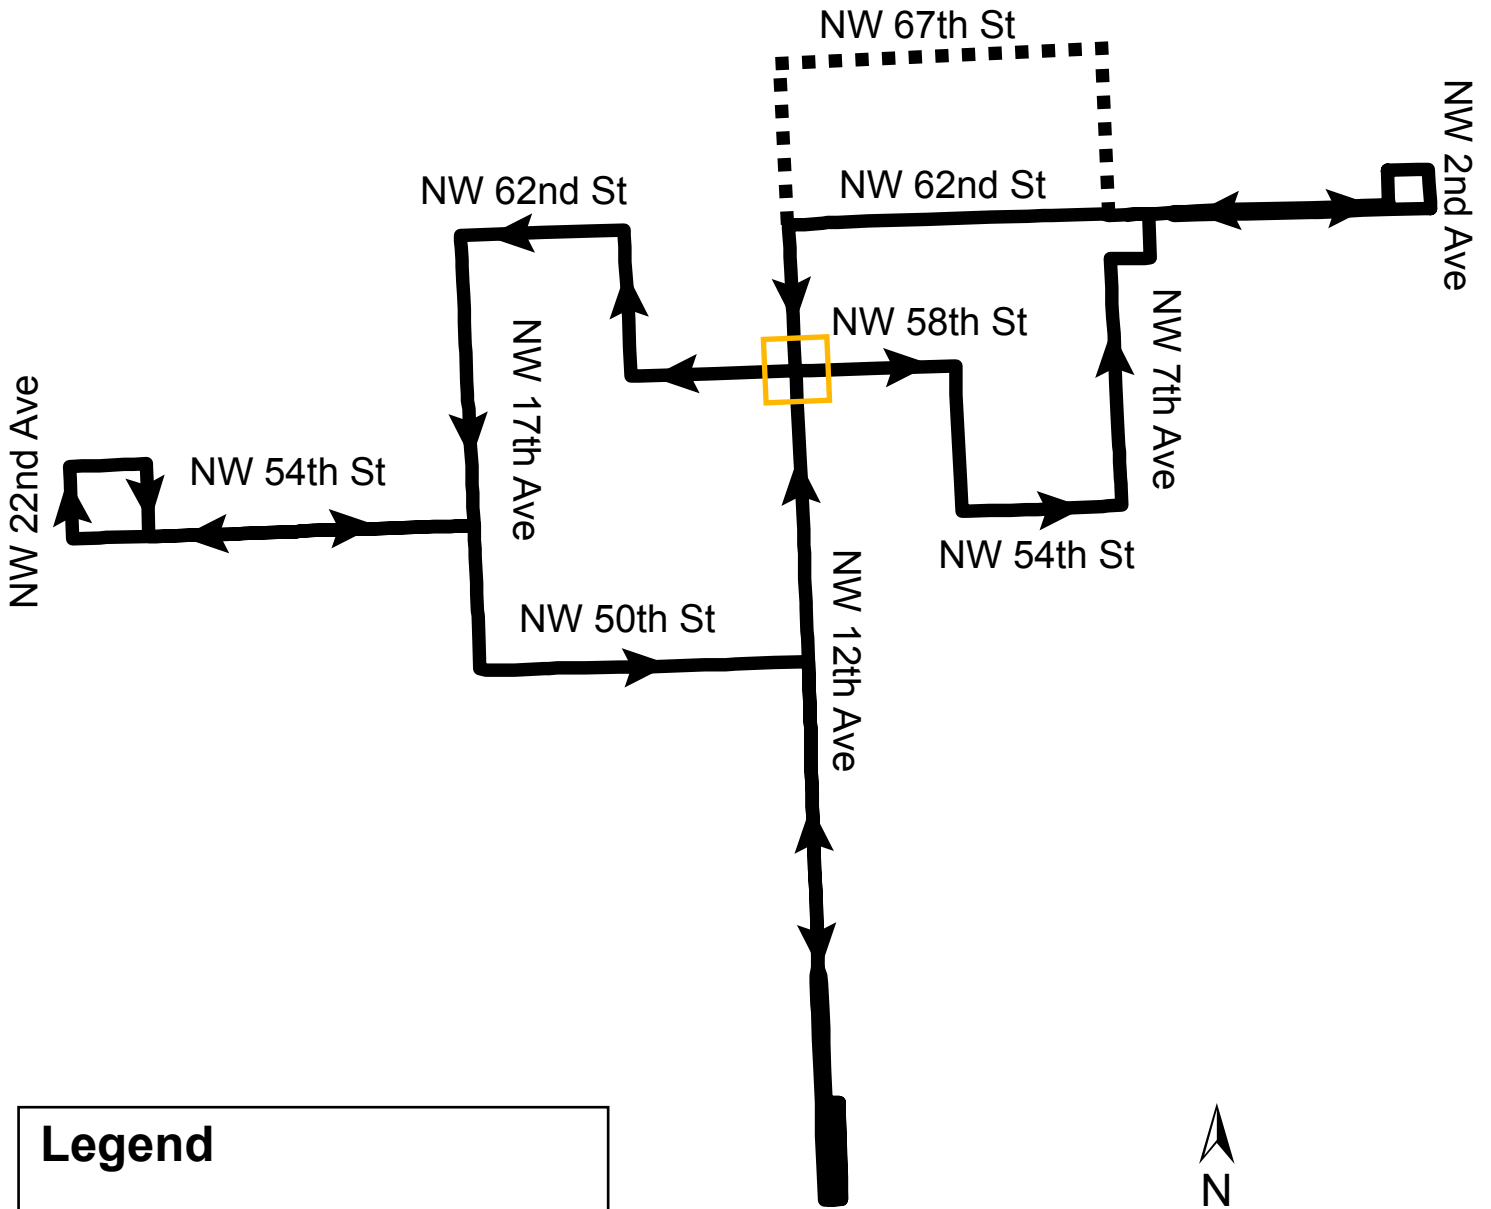

**LIBERTY CITY ROUTE**

**Legend**

Liberty City Route  
 6:30 am - 10:00 pm  
 Monday - Saturday

Serviced ONLY  
 6:30 am - 9:00 am &  
 2:00 pm - 6:00 pm  
 Monday - Friday

Directional Transfer