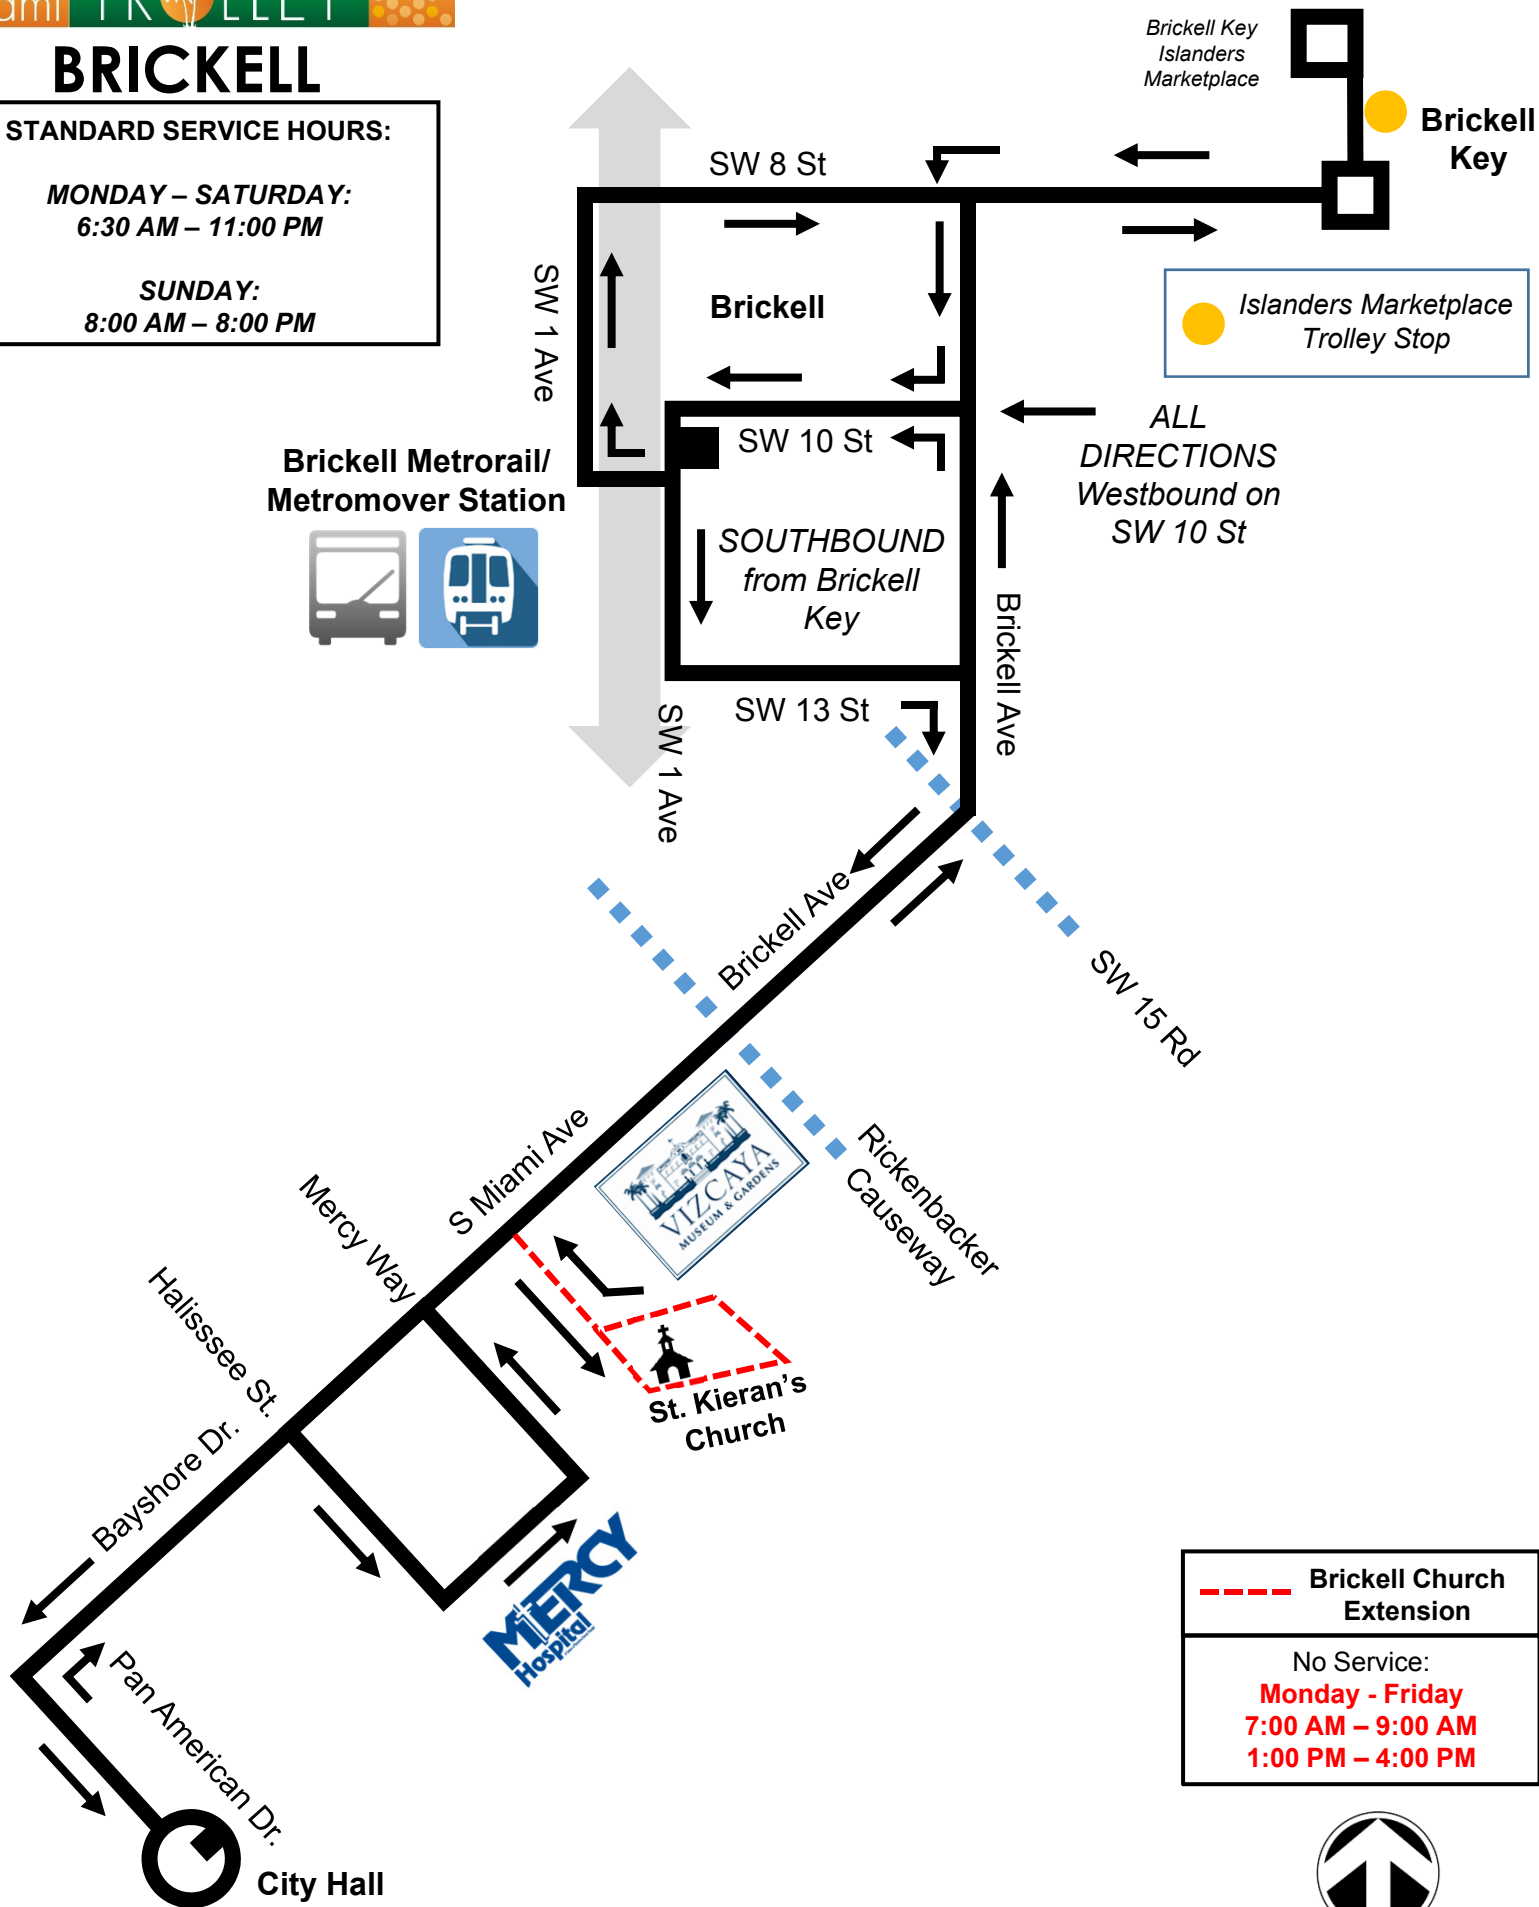

BRICKELL

STANDARD SERVICE HOURS:

MONDAY – SATURDAY:
6:30 AM – 11:00 PM

SUNDAY:
8:00 AM – 8:00 PM

**Brickell Metrorail/
Metromover Station**

--- Brickell Church Extension

No Service:
Monday - Friday
7:00 AM – 9:00 AM
1:00 PM – 4:00 PM