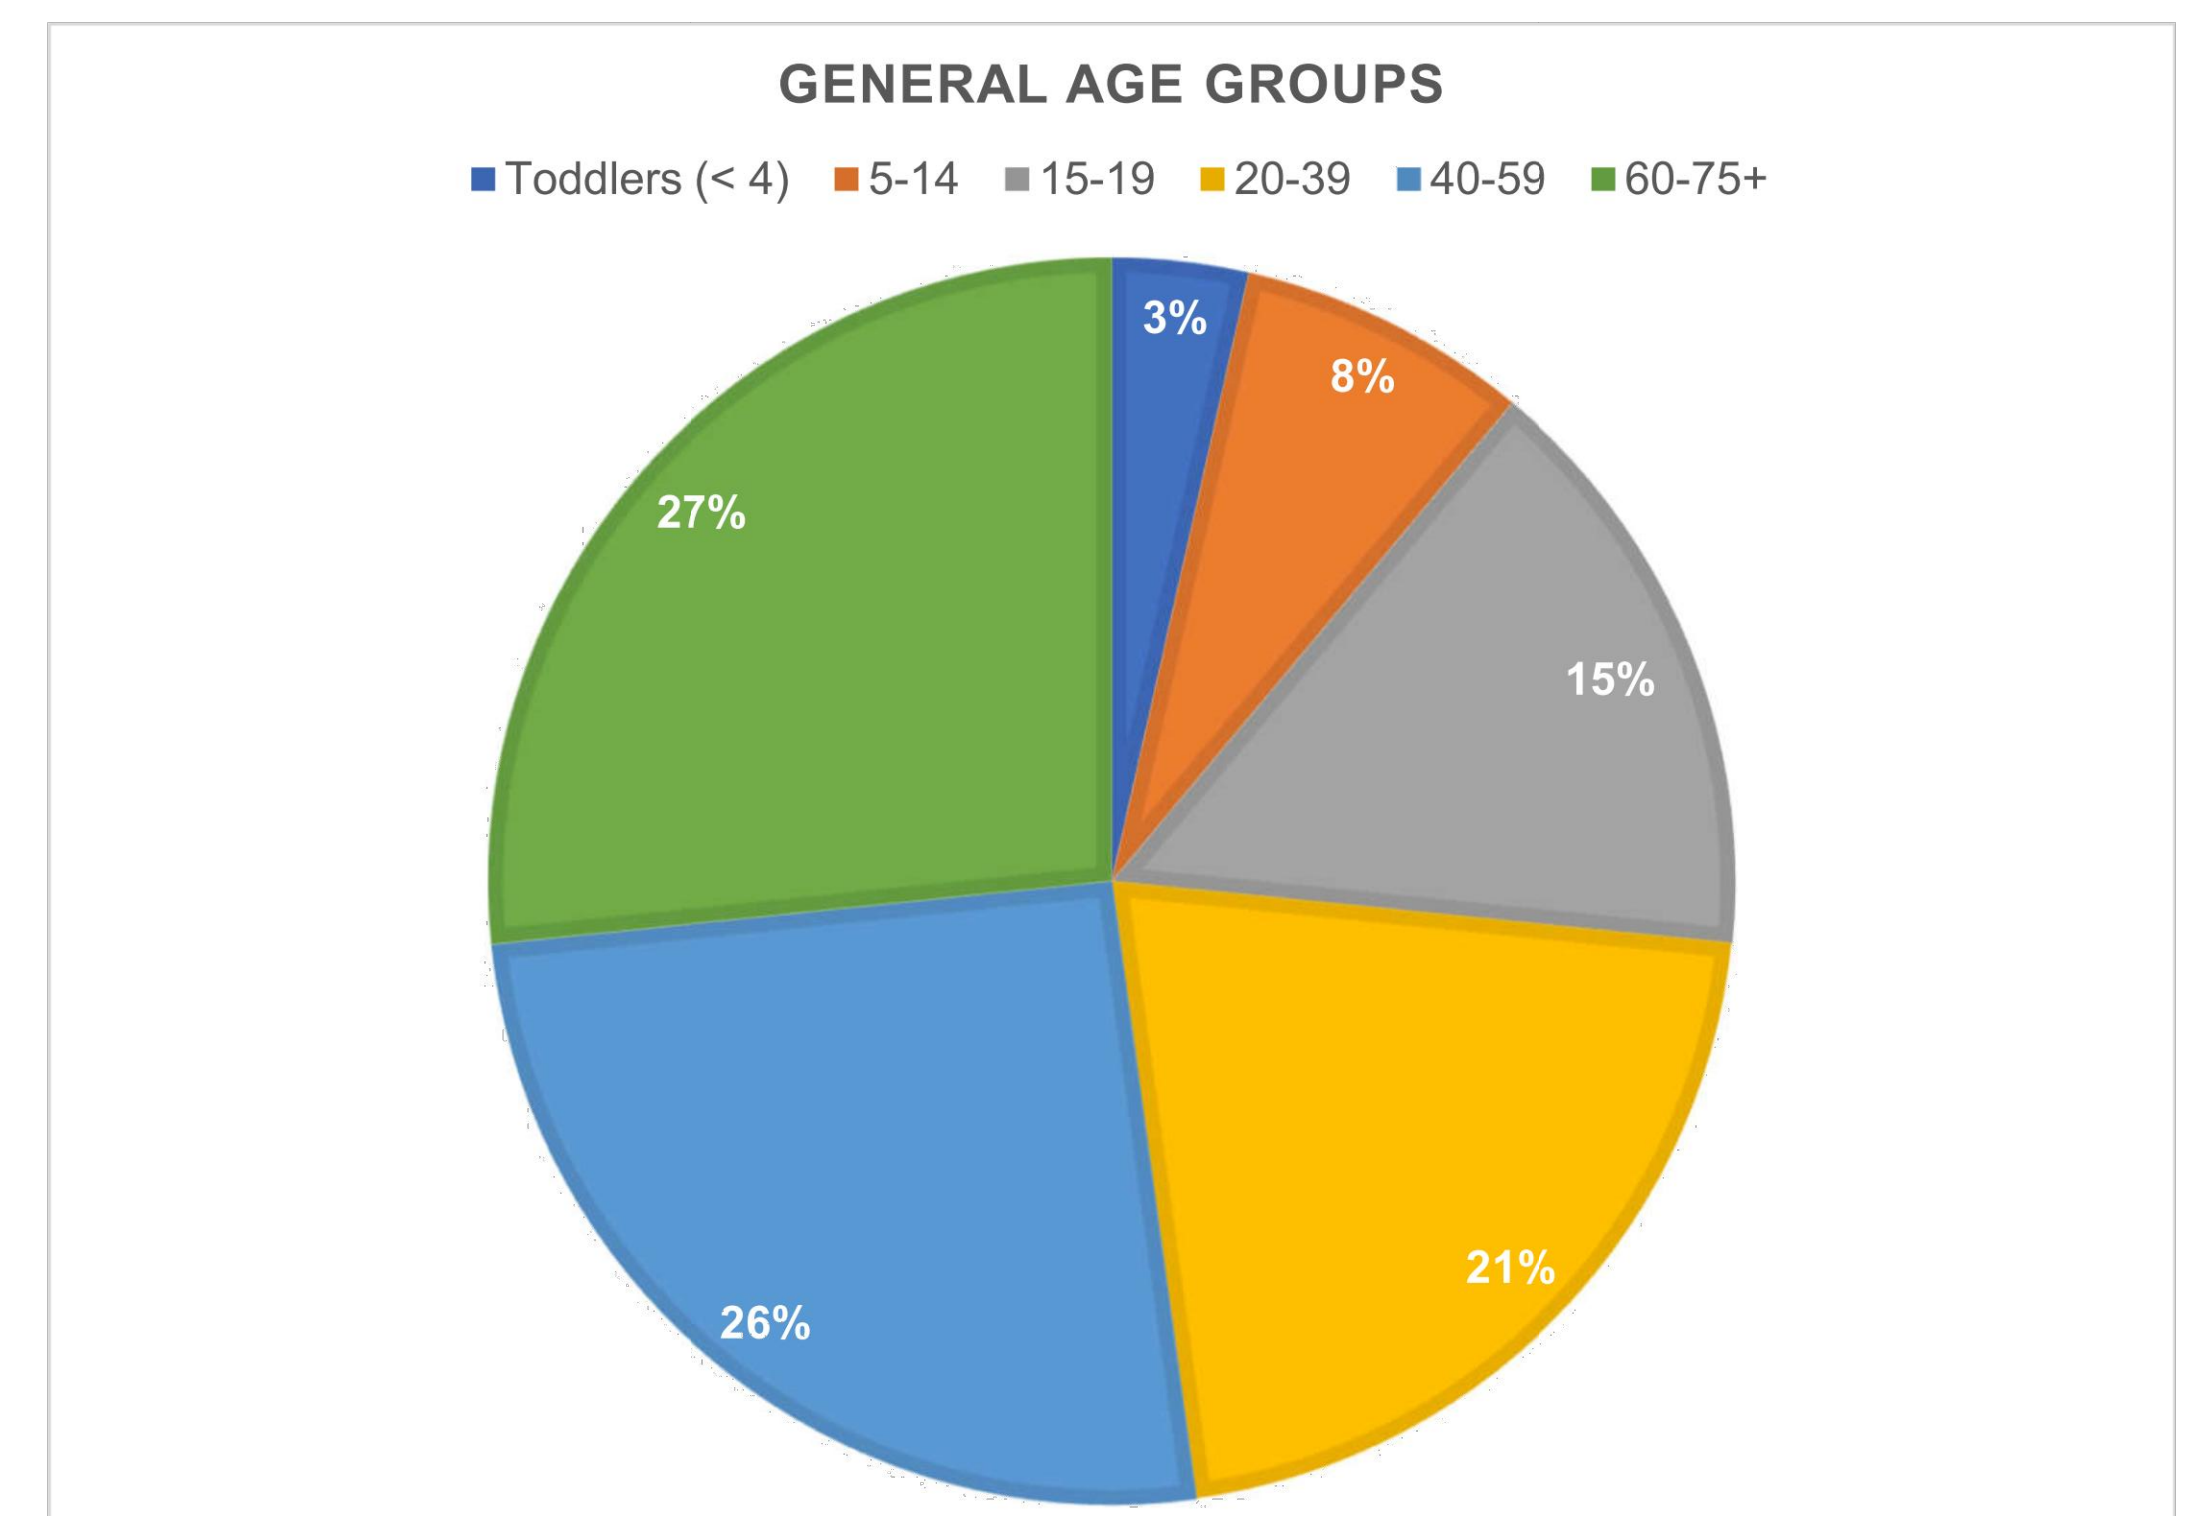

TOTAL POPULATION = 4,913
 TOTAL BLOCKS = 72

INSPIRATION IMAGES "CITY BEAUTIFUL WITH SPANISH REFLECTION"

Barcelona City Map

Barcelona Future City Plan

AMENITIES LEGEND

①

BENCH / TRASH RECEPTACLE

LIGHTING FIXTURES