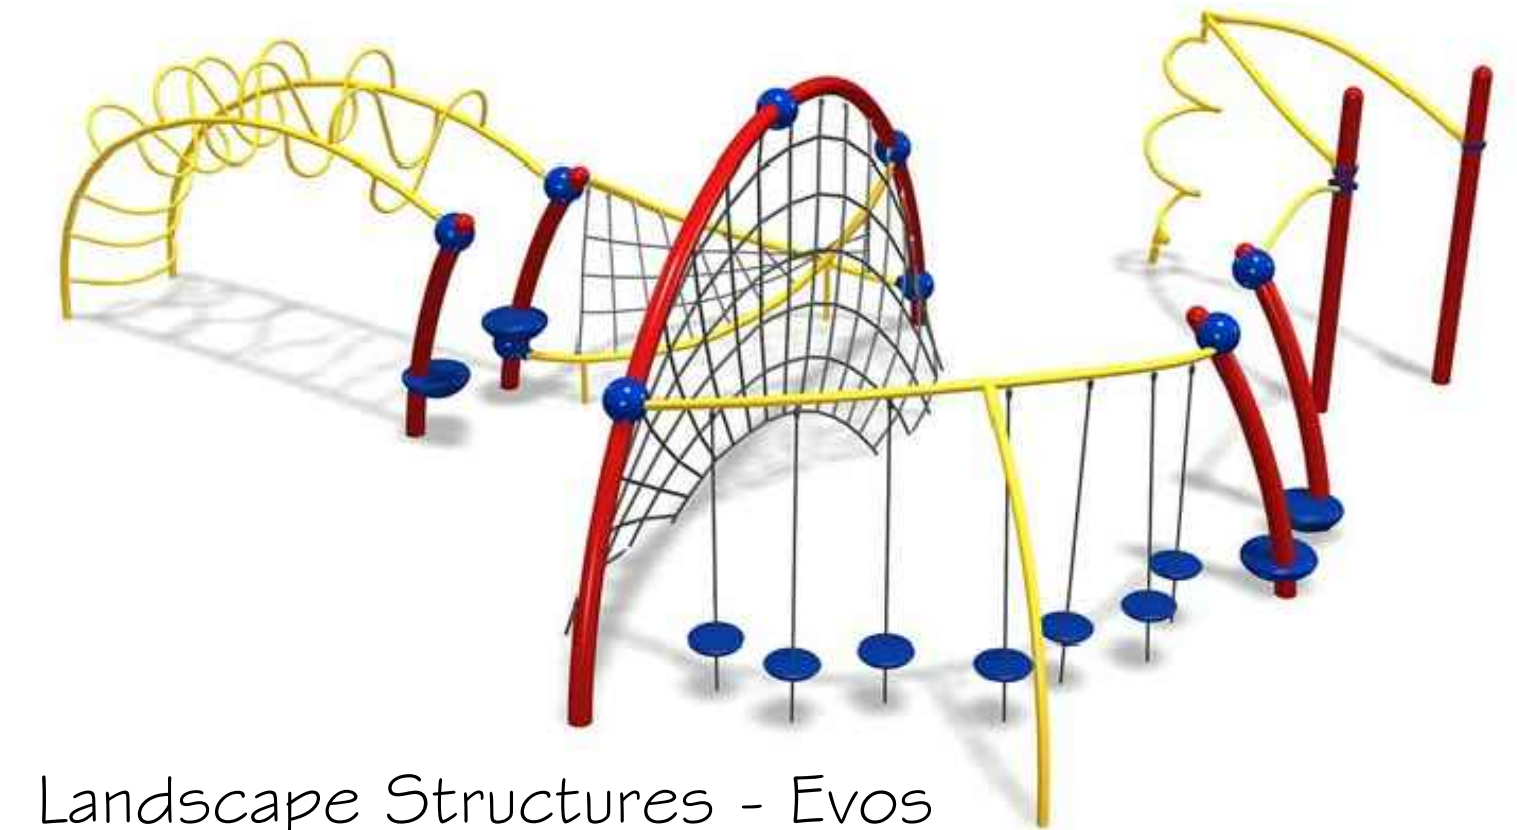

VIEW FACING EAST LOOKING AT MAIN ENTRANCE, DOG RUN, AND PLAYGROUND

VIEW FACING SOUTHEAST LOOKING AT MAIN ENTRANCE AND PLAYGROUND

VIEW FACING SOUTHWEST LOOKING AT PLAYGROUND

PLAY SYSTEMS

OPTION 2-5 YEARS

Gametime - Bunker Hill

Gametime - Vortex

Landscape Structures - Weevos

OPTION 5-12 YEARS

Gametime - Portland

Gametime - Accelerate II

Landscape Structures - Evos

PLAYGROUND MOUNDS "EARTHEN PLAY"

FOCAL ART PIECE ALTERNATIVES

Historical Sculpture

Earth Forms

Interactive Art

Interactive Art

Interactive Art

DOG RUN PLAY EQUIPMENT

Teeter Totter

Stepping Paws

Curved Barrel

Tri Level Jump

Dog Mound