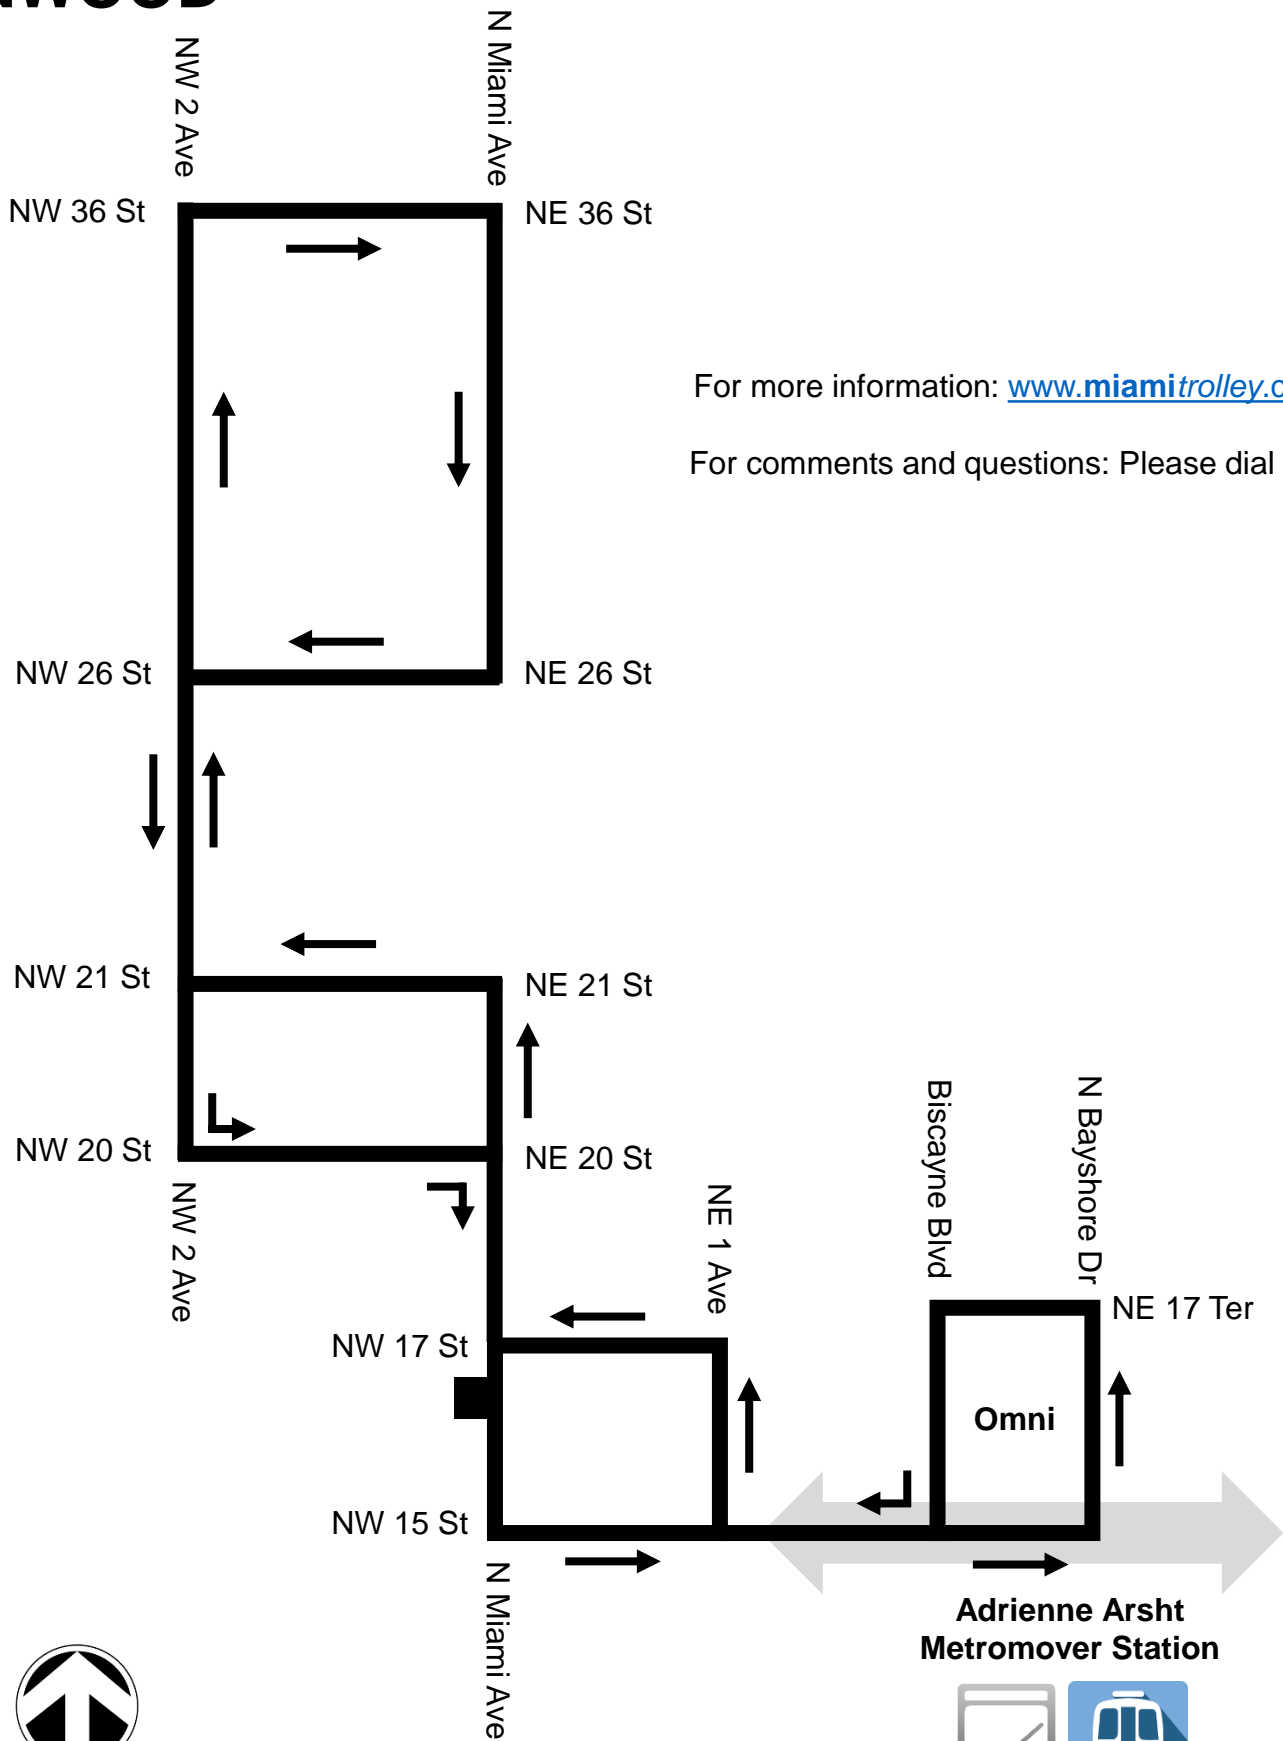

WYNWOOD

For more information: www.miamitrolley.com

For comments and questions: Please dial 311

Map Not to Scale
Effective 09/24/2017

Adrienne Arsht
Metromover Station