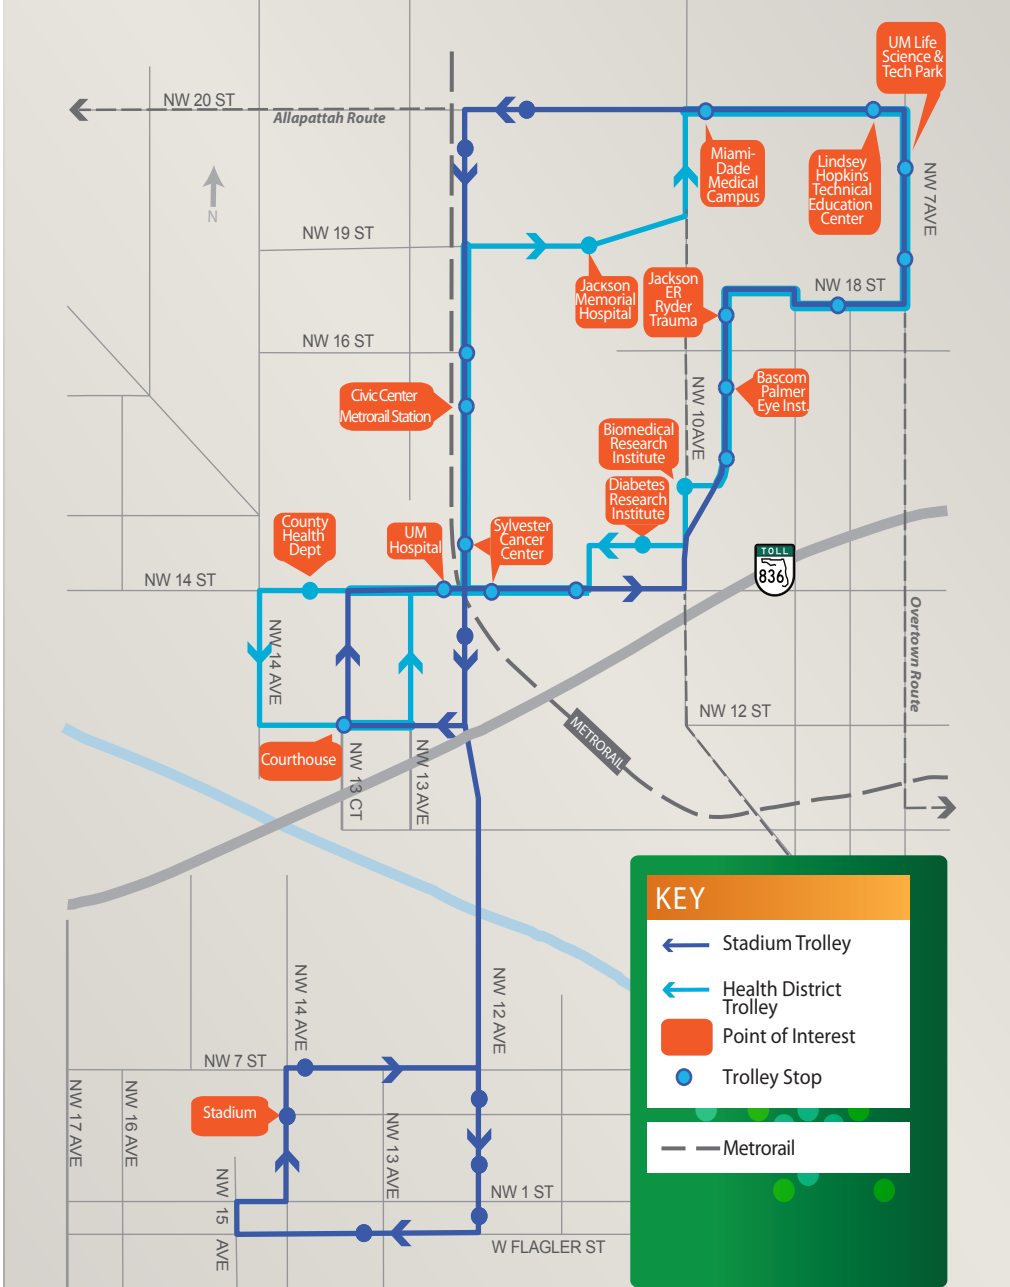

Miami

TROLLEY

Health District Stadium

For More Information:

Days:
Hours:

Monday - Saturday
Monday - Saturday
6:30 AM to 11:00 PM

Frequency: Approximately every 20 minutes

www.miamitrolley.com