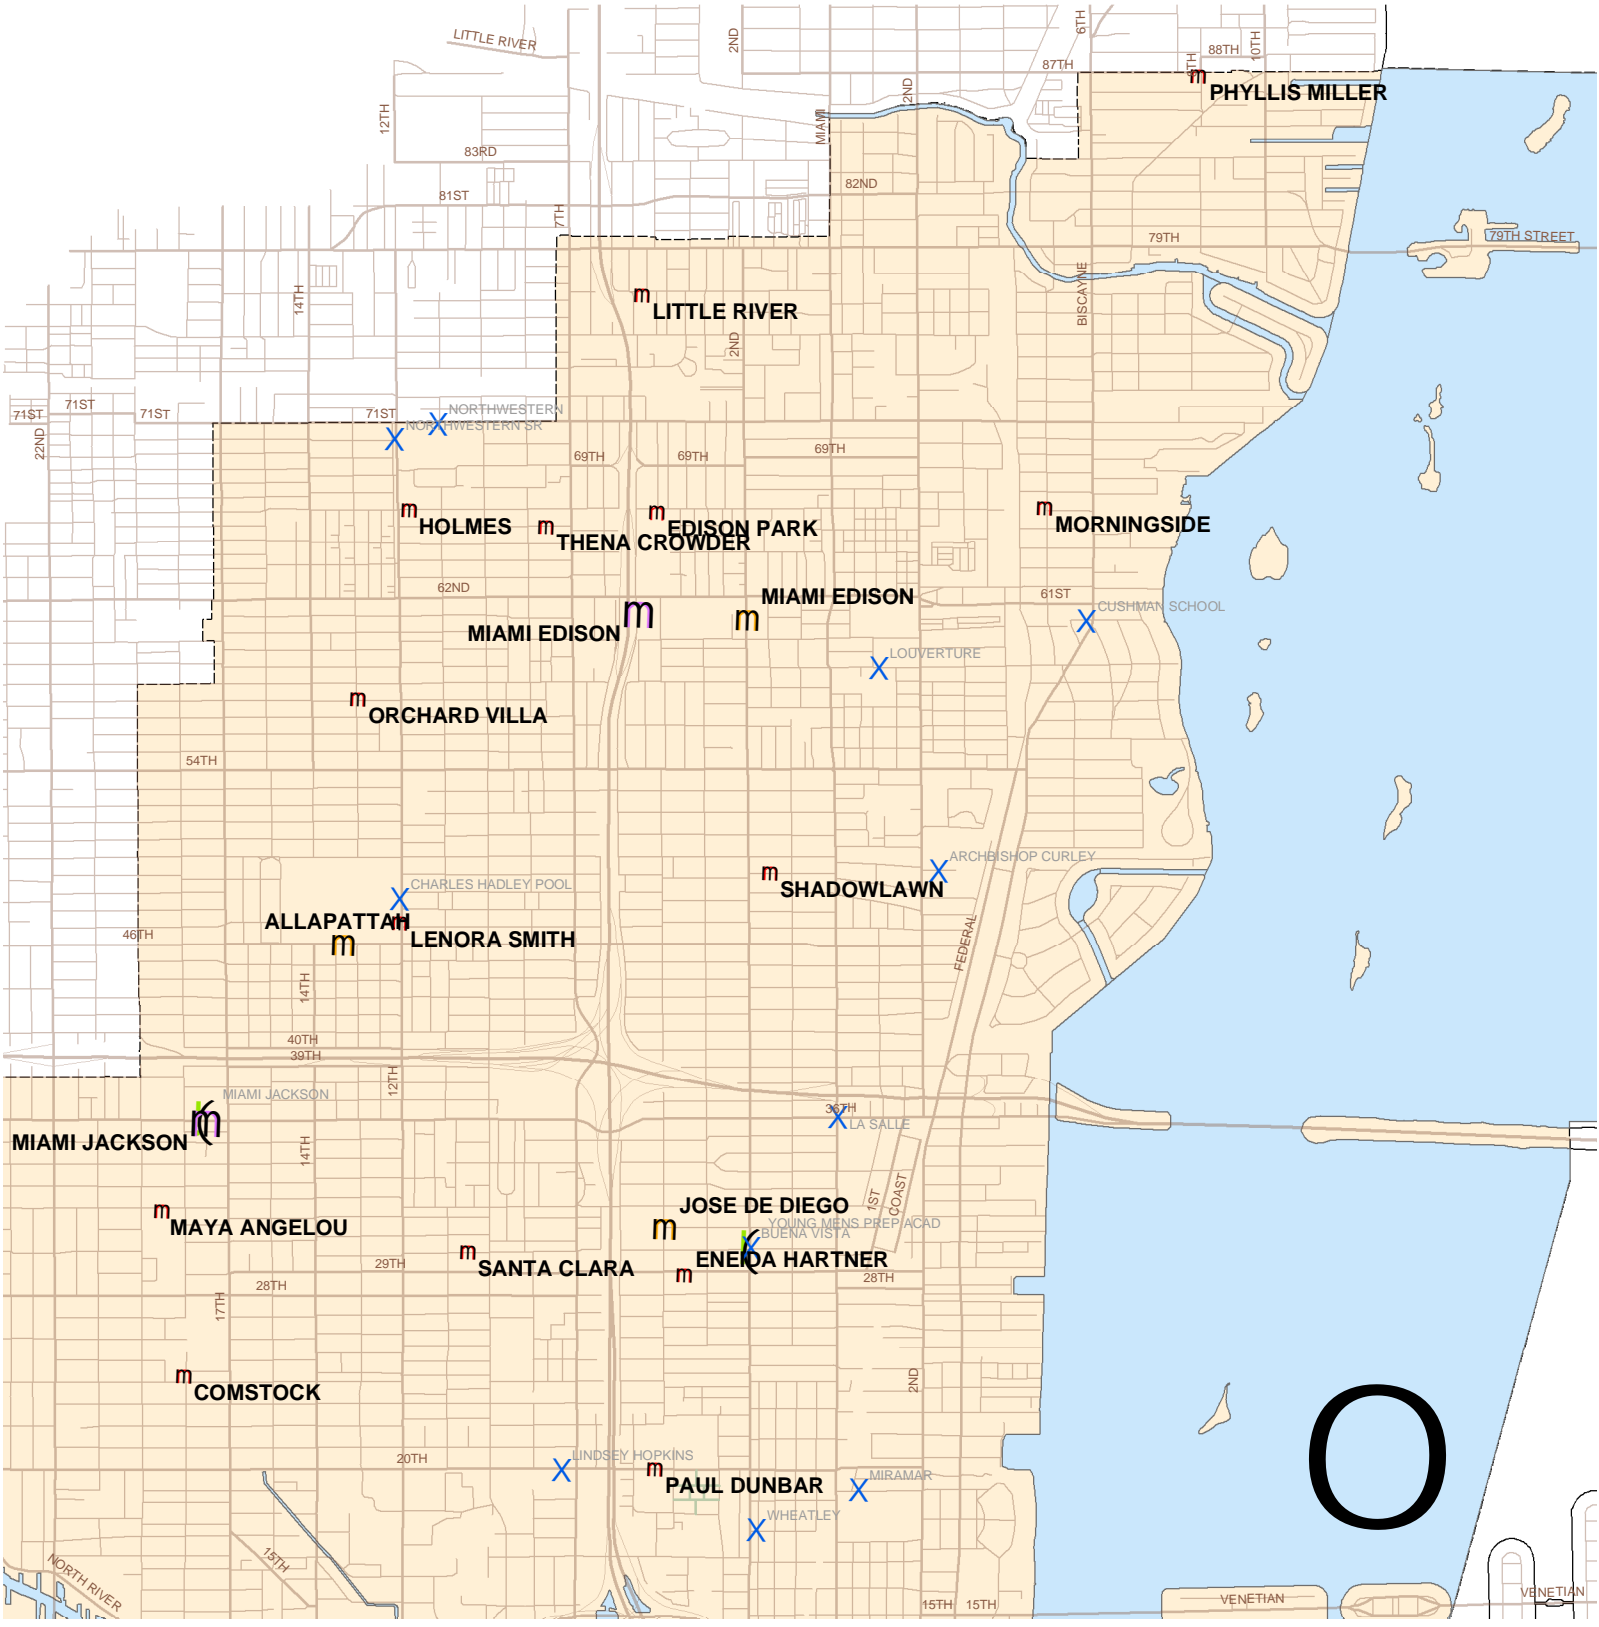

Figure 1A

City of Miami  
**Public Educational and Ancillary Facilities**  
**September 2007**

Source: City of Miami Community Planning  
 dsnow: C:\My Documents\GIS Miami\Schools 8-27.mxd

- Legend**
- Education Facilities**
- X All Other Facilities
  - m Public Elementary
  - m Public Middle
  - m Public High
  - ( Addition

Figure 2B