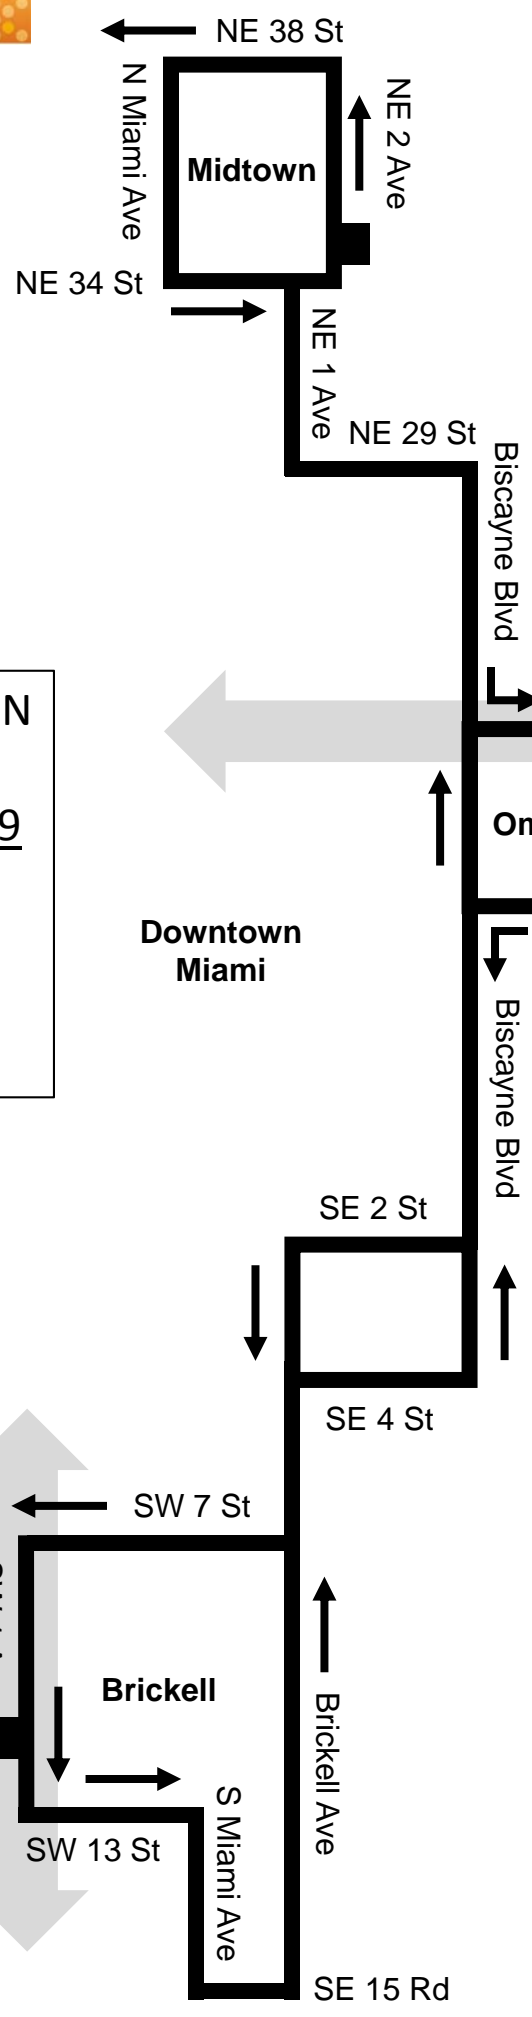

BISCAYNE

Map Not to Scale
12/4/2017

HOURS OF OPERATION

Thu Dec 7 – Sat Dec 9
6:30 am to 2 am

Sunday Dec 10
8 am to 8 pm

SOUTHBOUND Only

NE 17 Ter

NE 15 St

**Adrienne Arsht
Metromover Station**

**Downtown
Miami**

**Brickell Metrorail/
Metromover Station**