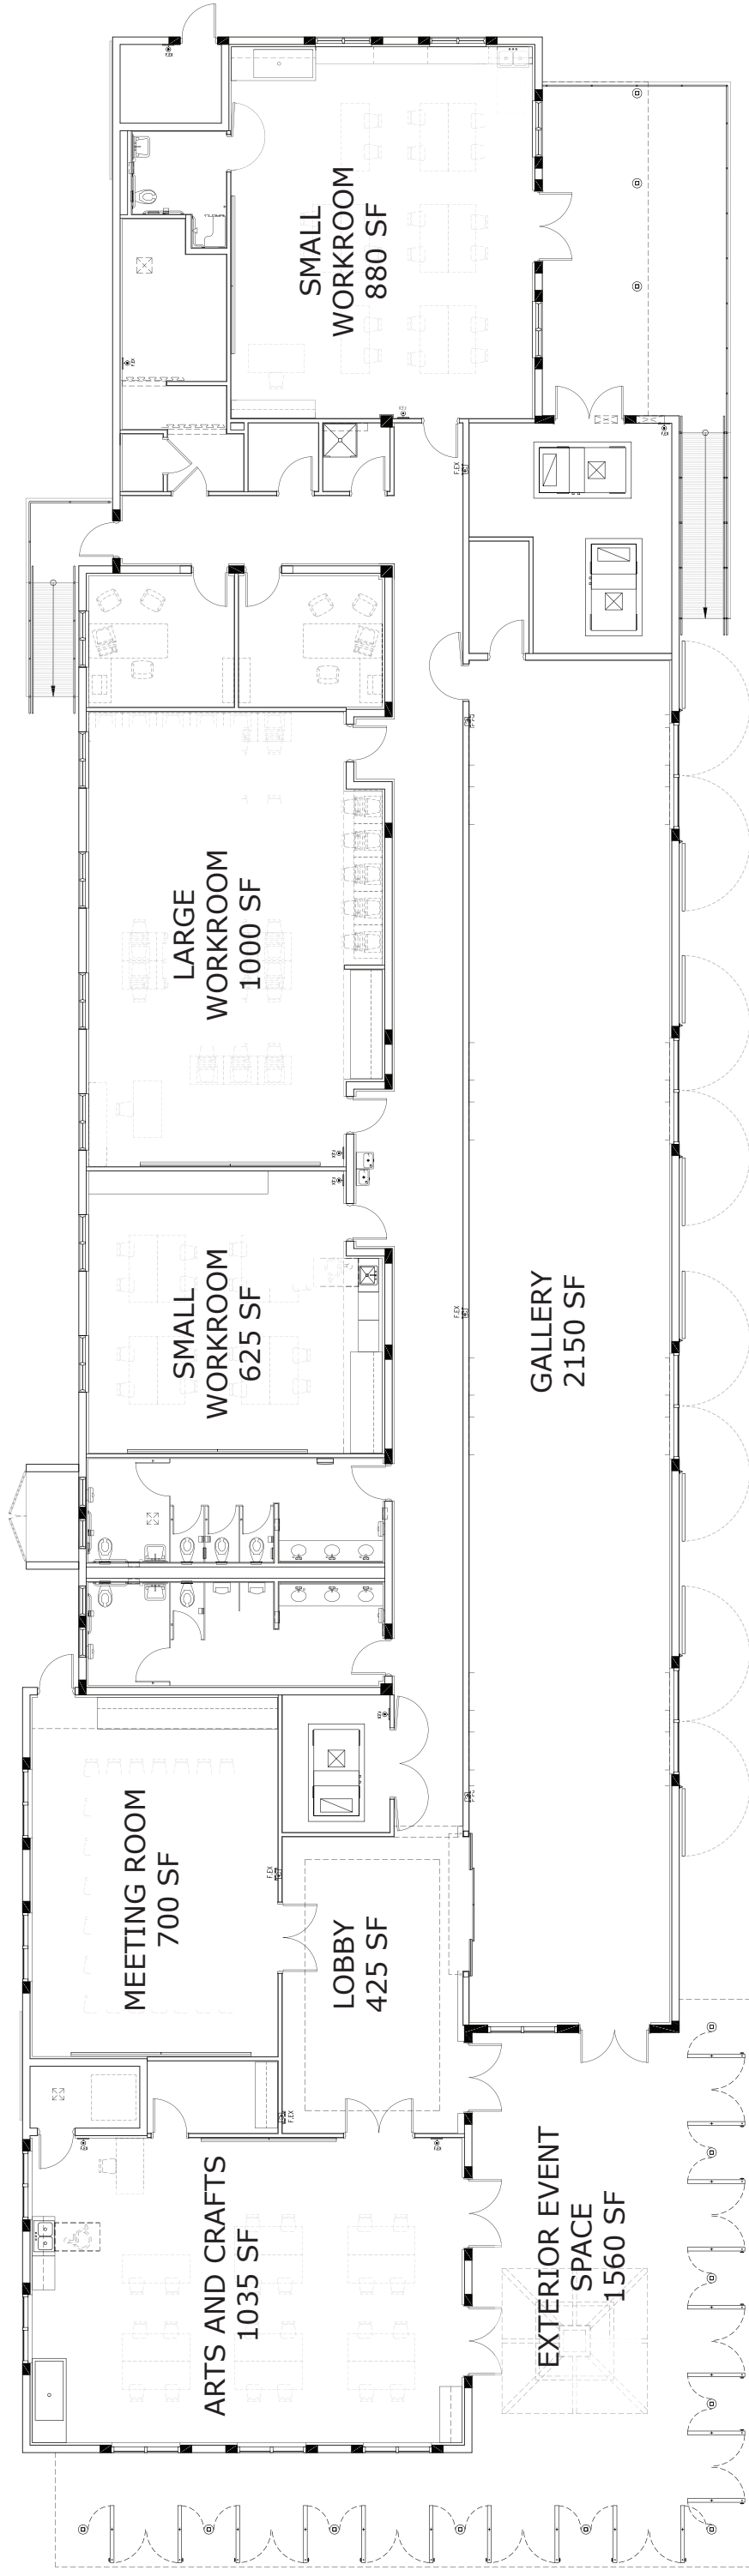

LITTLE HAITI CULTURAL CENTER - APPROXIMATE AREAS

COMMUNITY BUILDING

NOT TO SCALE

ZYSCOVICH
A R C H I T E C T S

100 N Biscayne Blvd . 27th Fl
Miami . FL 33132.2304

e info@zyscovich.com
w www.zyscovich.com

t 305.372.5222

f 305.577.4521

MIAMI

NEW YORK