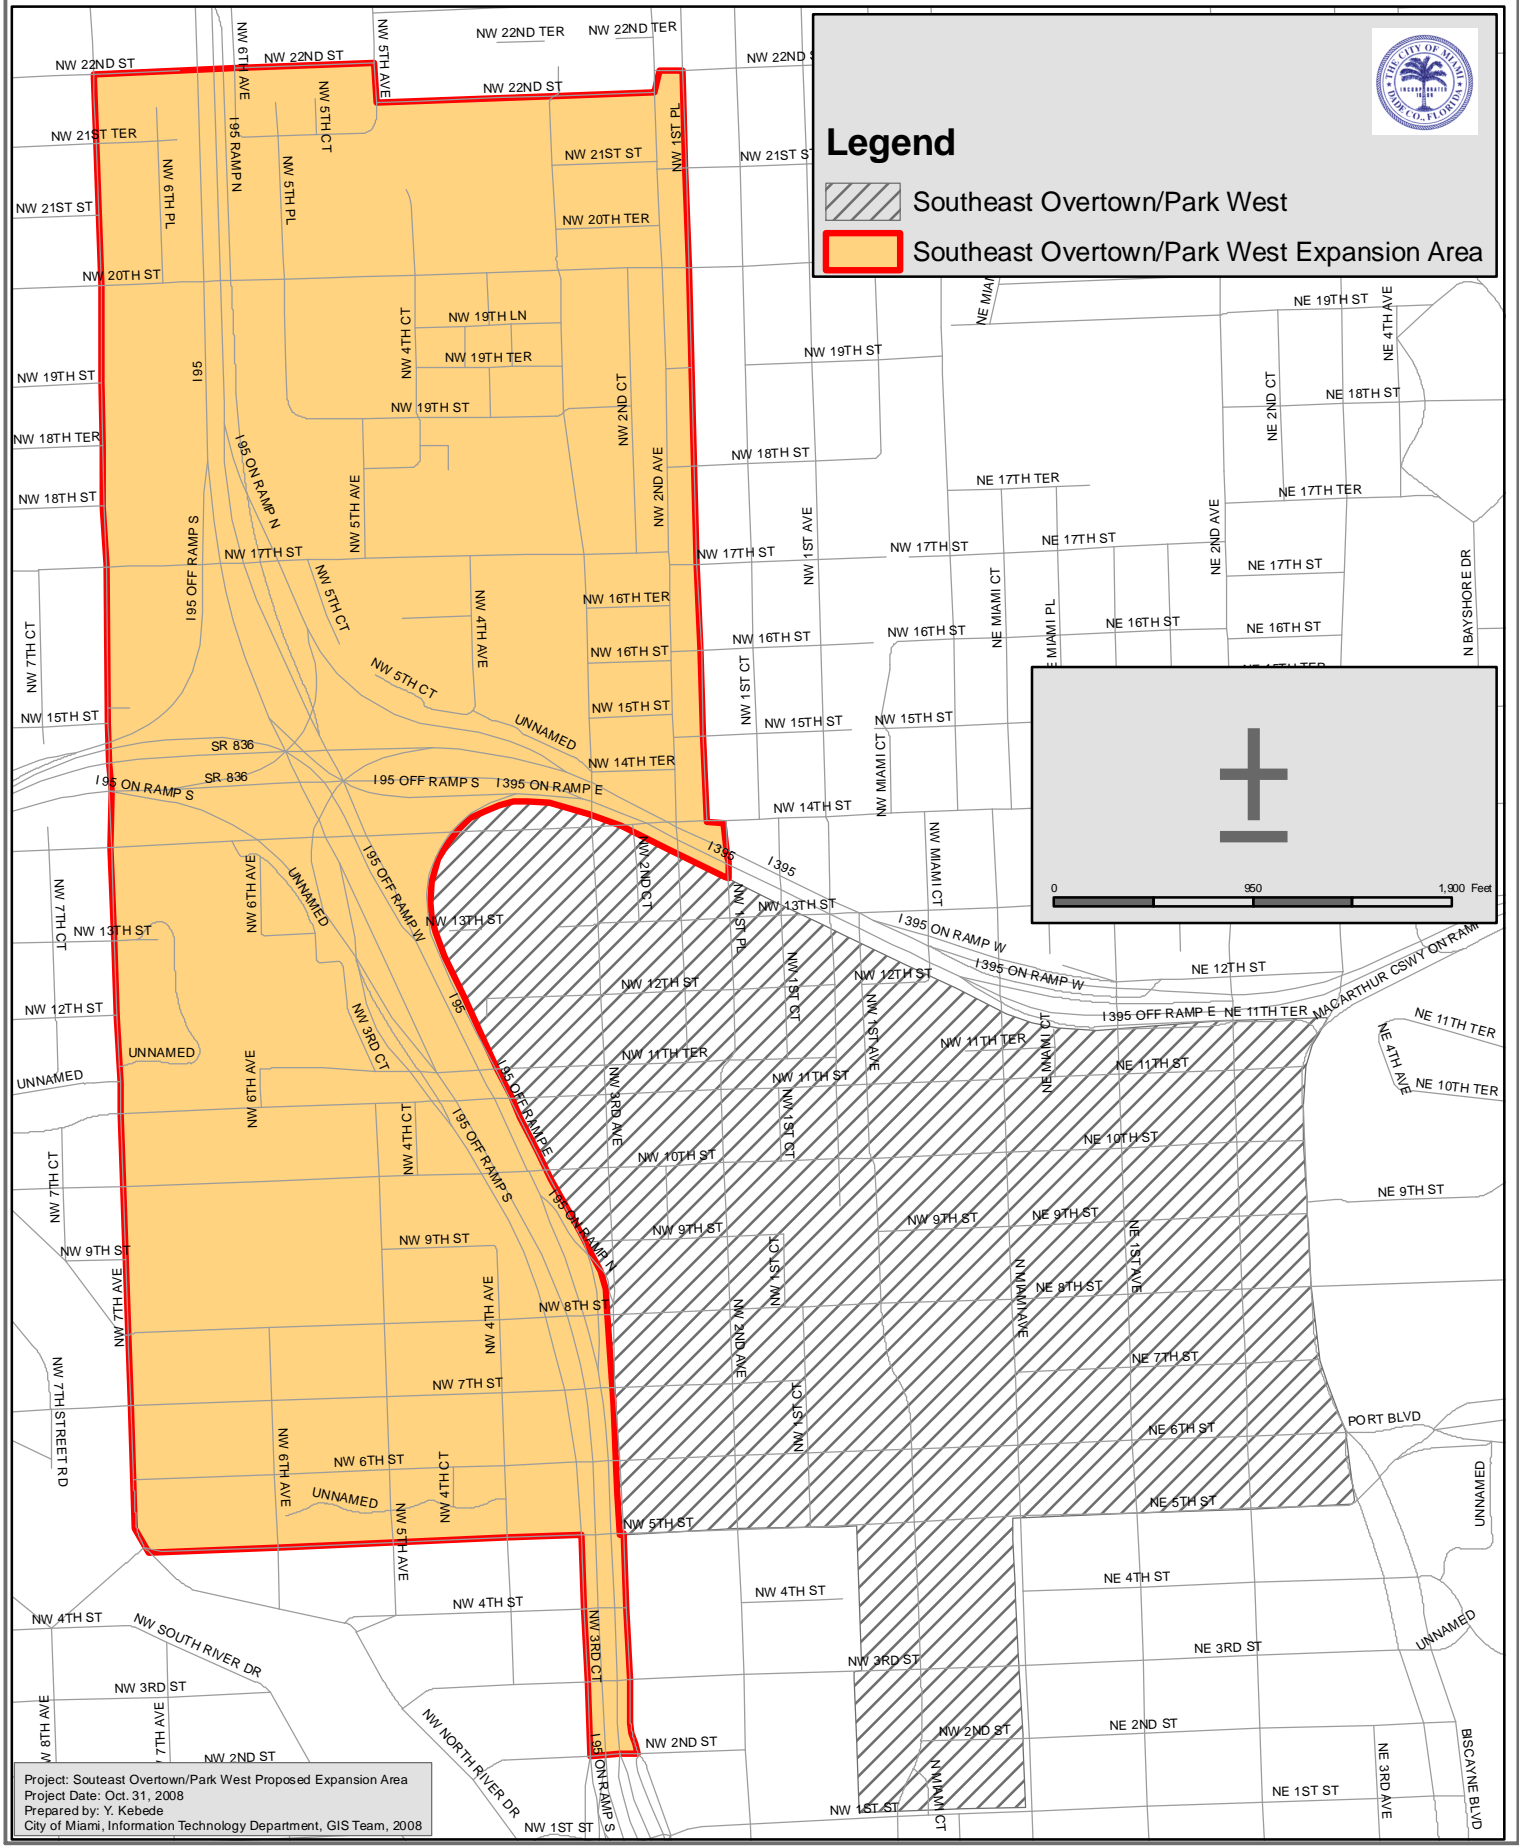

Proposed Southeast Overtown/Park West Expansion Area

Legend

-  Southeast Overtown/Park West
-  Southeast Overtown/Park West Expansion Area

Project: Southeast Overtown/Park West Proposed Expansion Area
 Project Date: Oct. 31, 2008
 Prepared by: Y. Kebede
 City of Miami, Information Technology Department, GIS Team, 2008